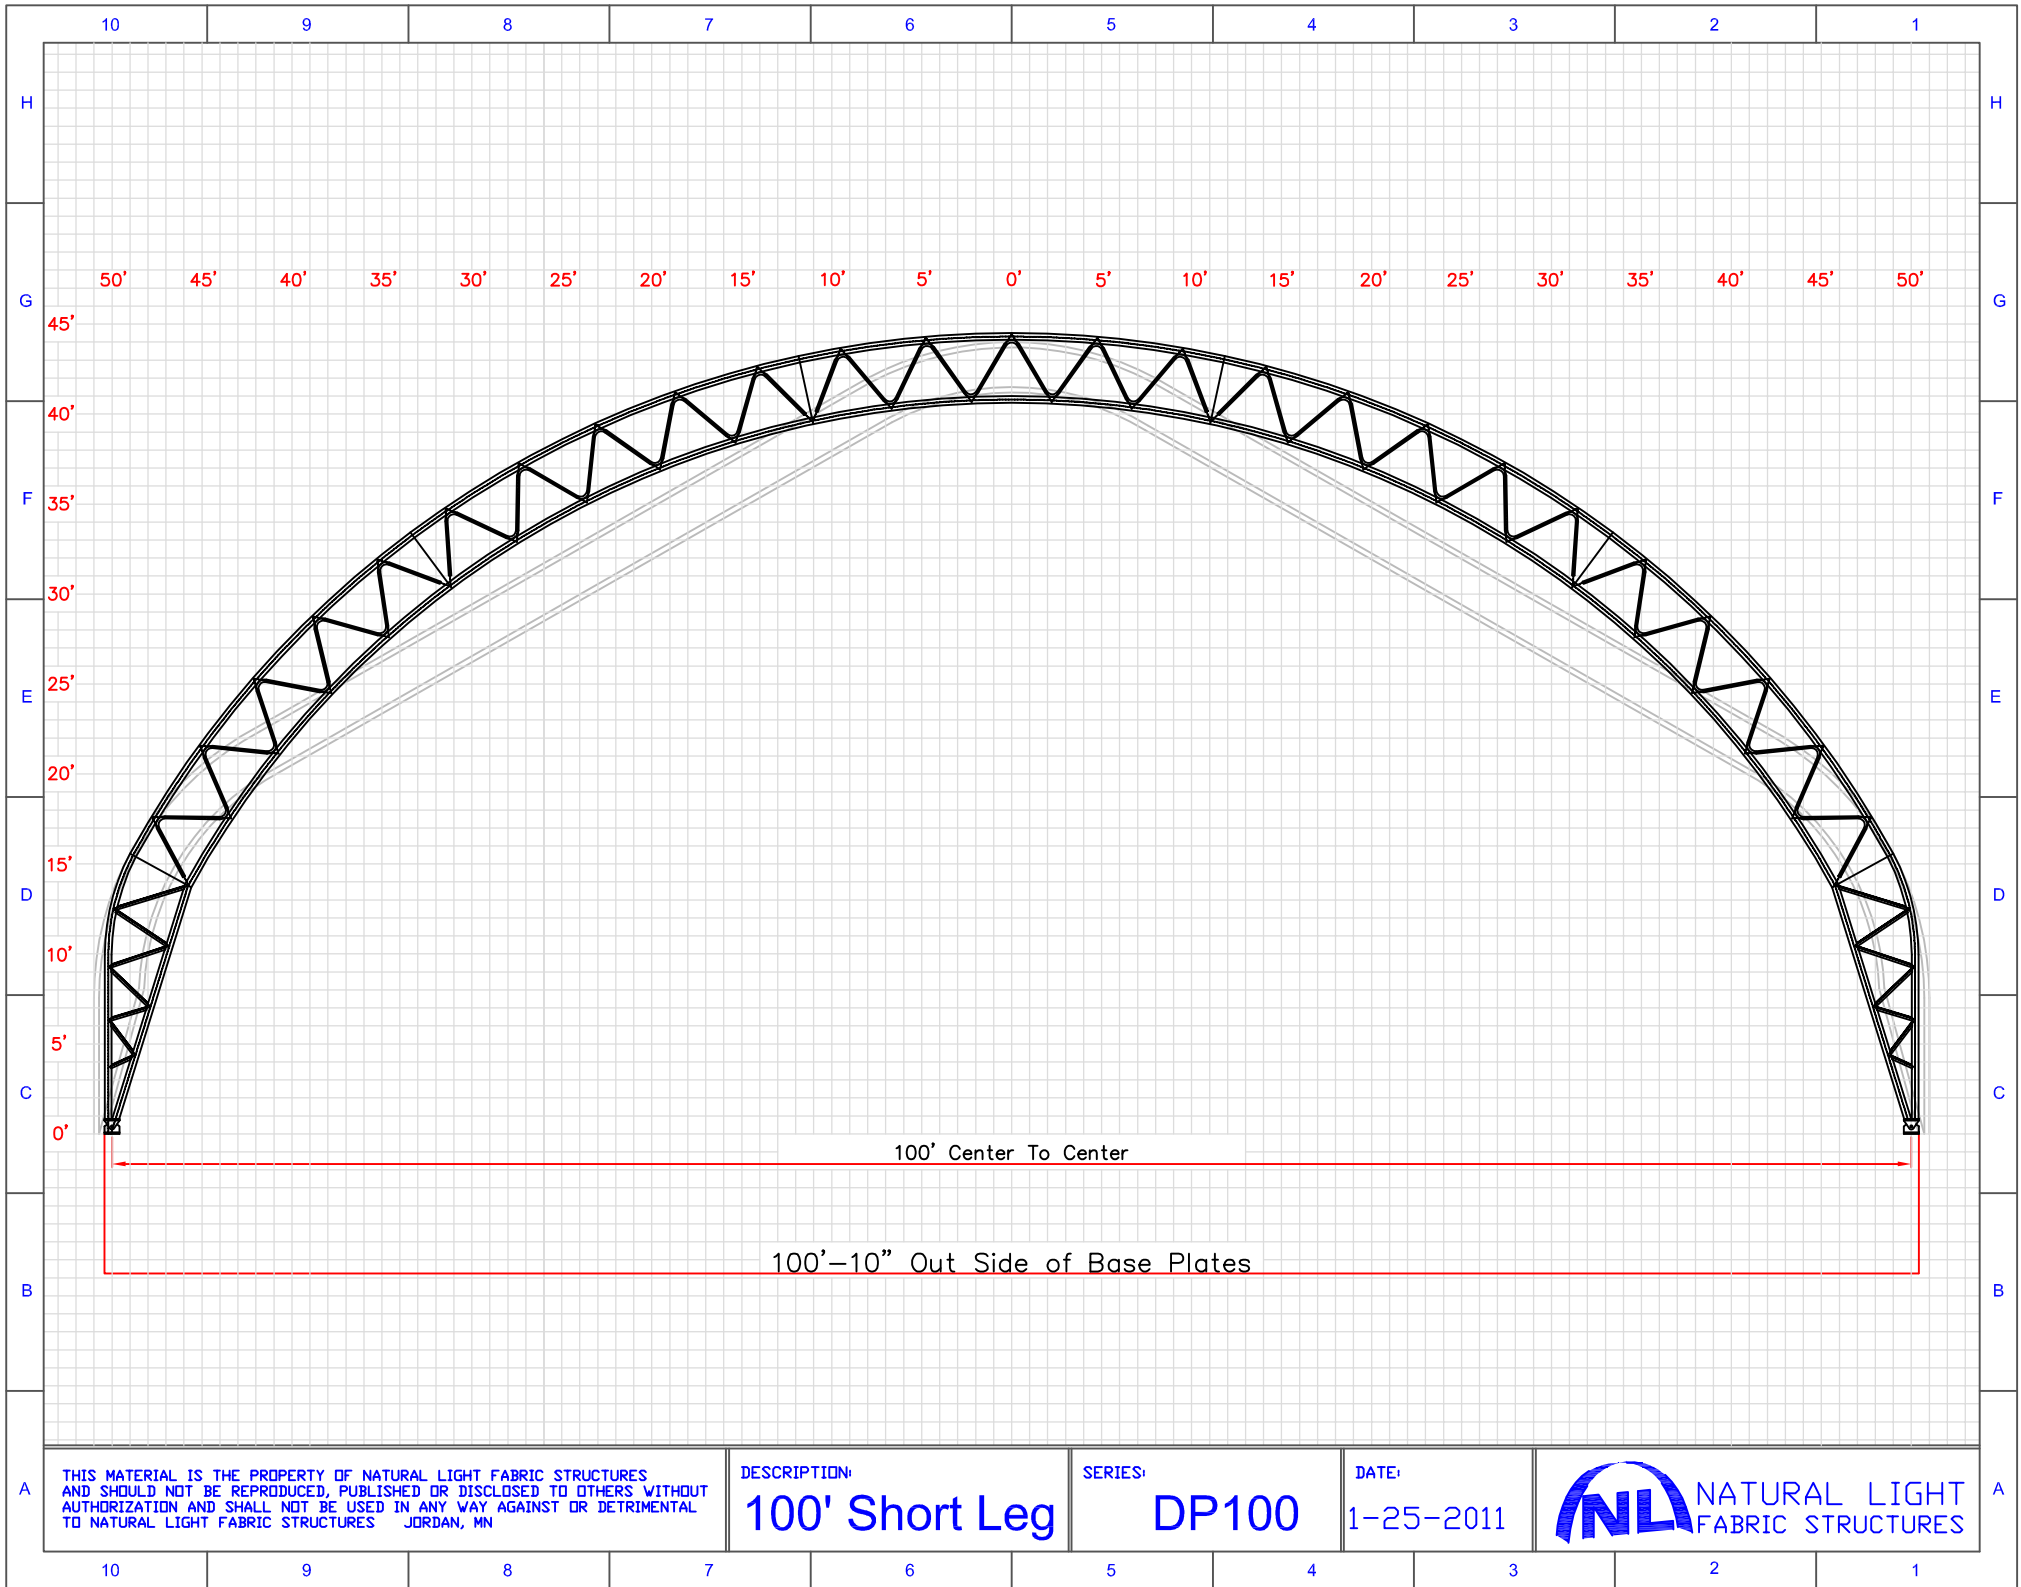

THIS MATERIAL IS THE PROPERTY OF NATURAL LIGHT FABRIC STRUCTURES AND SHOULD NOT BE REPRODUCED, PUBLISHED OR DISCLOSED TO OTHERS WITHOUT AUTHORIZATION AND SHALL NOT BE USED IN ANY WAY AGAINST OR DETRIMENTAL TO NATURAL LIGHT FABRIC STRUCTURES JORDAN, MN

DESCRIPTION:
100' Long Leg

SERIES:
DP100

DATE:
1-25-2011

THIS MATERIAL IS THE PROPERTY OF NATURAL LIGHT FABRIC STRUCTURES AND SHOULD NOT BE REPRODUCED, PUBLISHED OR DISCLOSED TO OTHERS WITHOUT AUTHORIZATION AND SHALL NOT BE USED IN ANY WAY AGAINST OR DETRIMENTAL TO NATURAL LIGHT FABRIC STRUCTURES JORDAN, MN

DESCRIPTION:
100' Short Leg

SERIES:
DP100

DATE:
1-25-2011