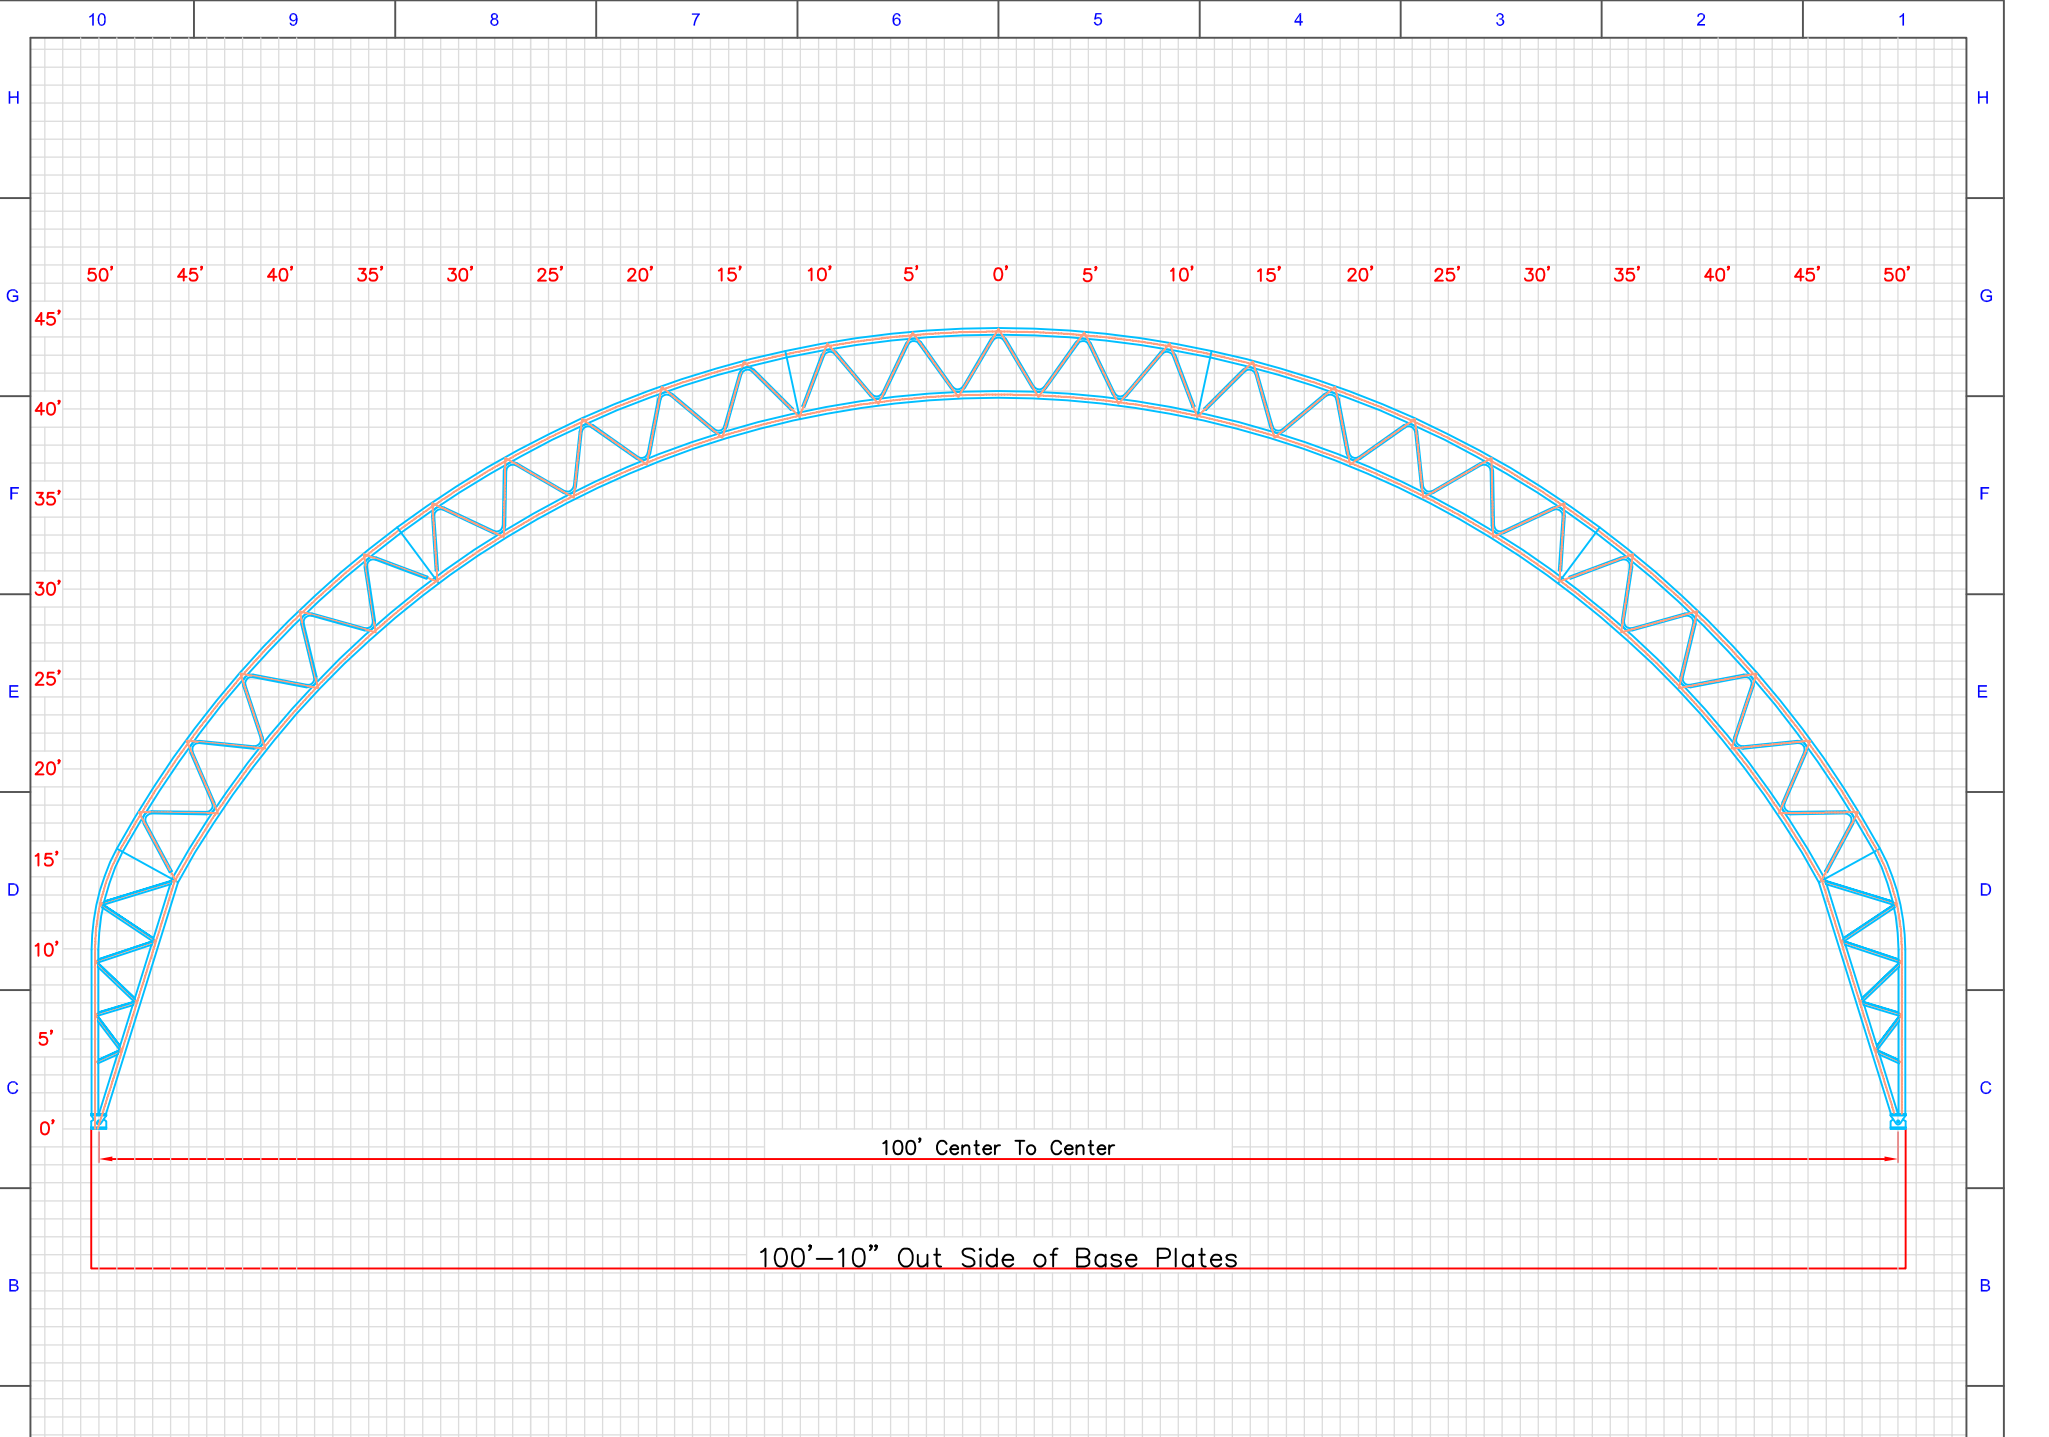

THIS MATERIAL IS THE PROPERTY OF NATURAL LIGHT FABRIC STRUCTURES AND SHOULD NOT BE REPRODUCED, PUBLISHED OR DISCLOSED TO OTHERS WITHOUT AUTHORIZATION AND SHALL NOT BE USED IN ANY WAY AGAINST OR DETRIMENTAL TO NATURAL LIGHT FABRIC STRUCTURES JORDAN, MN

DESCRIPTION:
100' Long Leg

SERIES:
DP100

DATE:
1-25-2011

THIS MATERIAL IS THE PROPERTY OF NATURAL LIGHT FABRIC STRUCTURES AND SHOULD NOT BE REPRODUCED, PUBLISHED OR DISCLOSED TO OTHERS WITHOUT AUTHORIZATION AND SHALL NOT BE USED IN ANY WAY AGAINST OR DETRIMENTAL TO NATURAL LIGHT FABRIC STRUCTURES JORDAN, MN

DESCRIPTION:
100' Short Leg

SERIES:
DP100

DATE:
1-25-2011